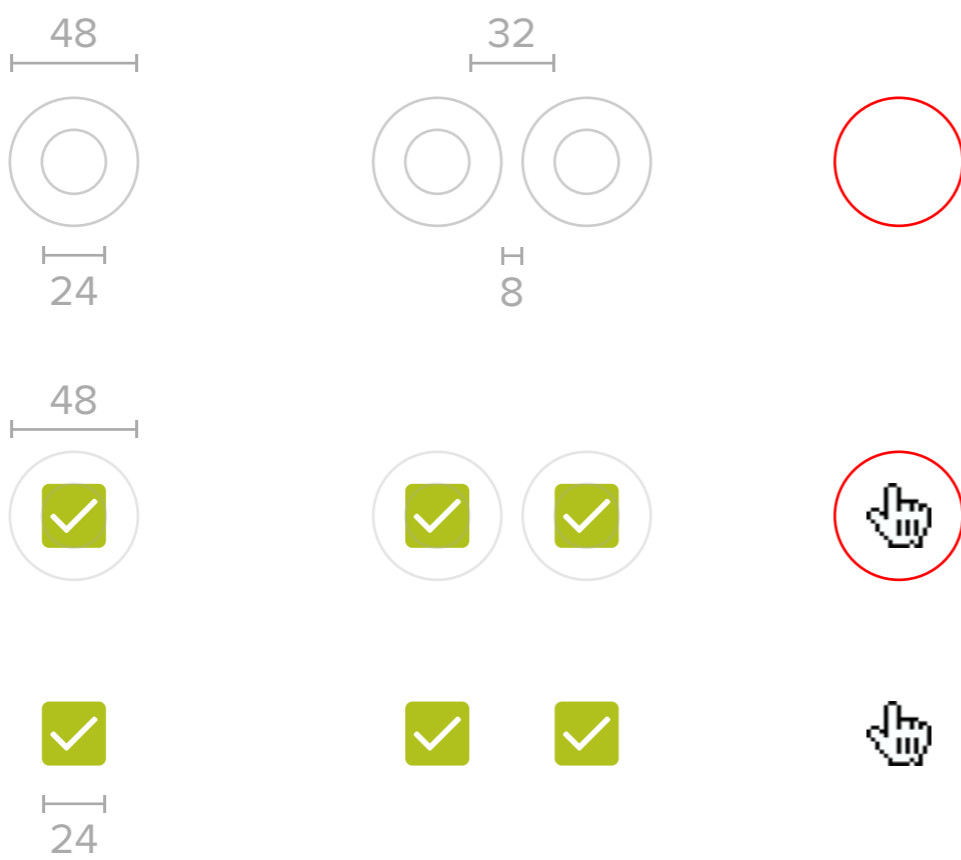

SPACE

MANTRA

Classic, Sport, Reliable

TAP TARGETS

TAPPING A BUTTON

Tap targets should be 44 to 48px square.

ACTION ICONS

The actionable icons should at least be 24px square.